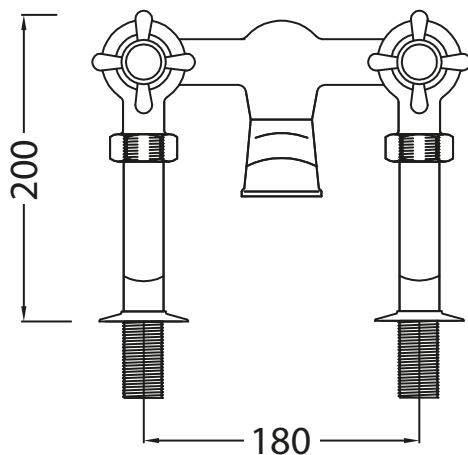

Catchpole & Rye

Saracens Dairy,
Pluckley,
Kent. U.K.
TN27 0SA.
TEL: +44 (0)1233 840840
EMAIL: info@catchpoleandrye.com

Product Range:

Taps

Product Name:

La Loire Deck Mounted Bath Filler

DIMENSIONAL DATA SHEET DATE: AUGUST 2018

NOTES:

DIMENSIONS IN MILLIMETRES.

WHILST EVERY EFFORT IS MADE TO ENSURE THE ACCURACY OF THESE DATA SHEETS THEY ARE SUBJECT TO CHANGE WITHOUT NOTICE AS PART OF THE COMPANY'S PRODUCT DEVELOPMENT PROCESS.