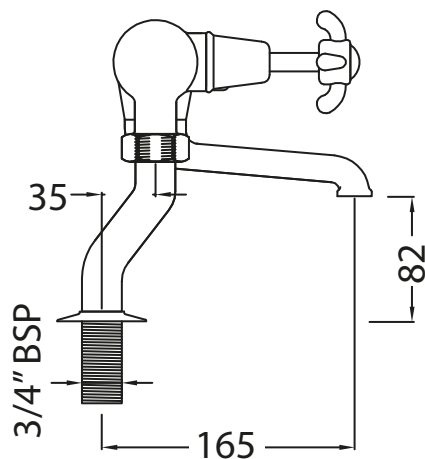

Catchpole & Rye

Saracens Dairy,
Pluckley,
Kent. U.K.
TN27 0SA.
TEL: +44 (0)1233 840840
EMAIL: info@catchpoleandrye.com

Product Range:

Taps

Product Name:

La Loire Deck Mounted Bath Filler

DIMENSIONAL DATA SHEET DATE: AUGUST 2018

NOTES:

DIMENSIONS IN MILLIMETRES.

WHILST EVERY EFFORT IS MADE TO ENSURE THE ACCURACY OF THESE DATA SHEETS THEY ARE SUBJECT TO CHANGE WITHOUT NOTICE AS PART OF THE COMPANY'S PRODUCT DEVELOPMENT PROCESS.