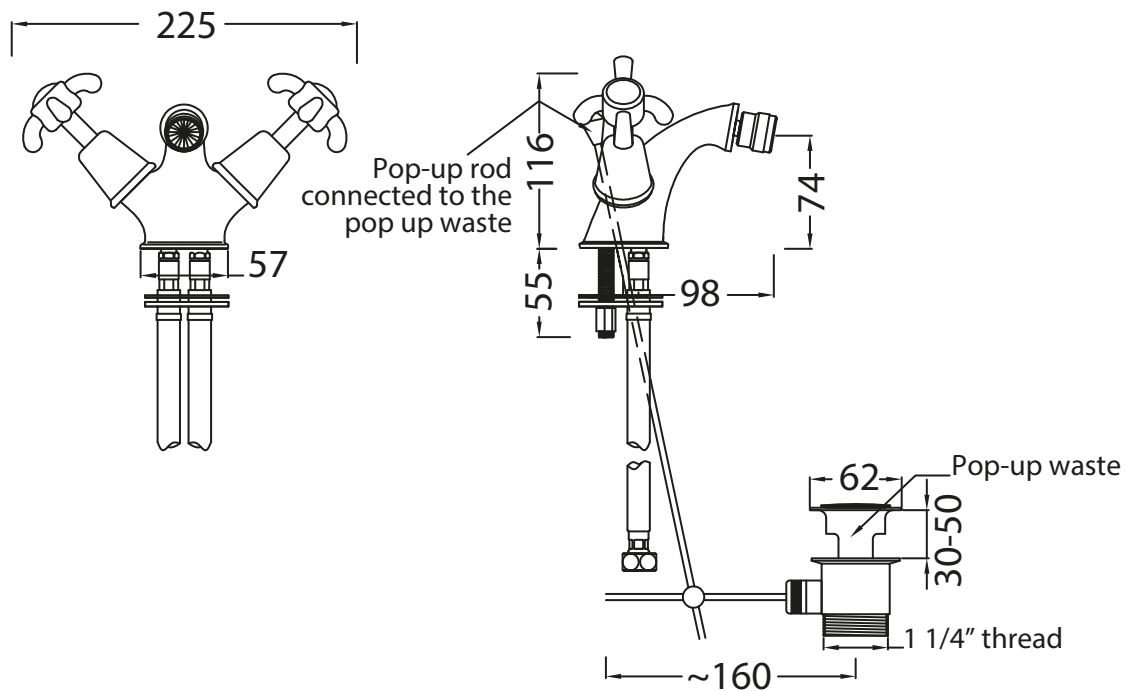

Catchpole & Rye

Saracens Dairy,
Pluckley,
Kent. U.K.
TN27 0SA.
TEL: +44 (0)1233 840840
EMAIL: info@catchpoleandrye.com

Product Range:

Taps

Product Name:

La Loire Bidet Monobloc

DIMENSIONAL DATA SHEET
DATE: AUGUST 2018

NOTES:

DIMENSIONS IN MILLIMETRES.

WHILST EVERY EFFORT IS MADE TO ENSURE THE ACCURACY OF THESE DATA SHEETS THEY ARE SUBJECT TO CHANGE WITHOUT NOTICE AS PART OF THE COMPANY'S PRODUCT DEVELOPMENT PROCESS.