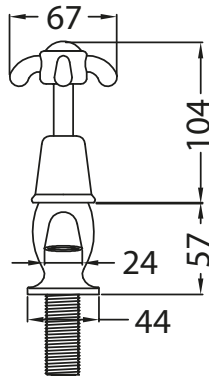

Catchpole & Rye

Saracens Dairy,
Pluckley,
Kent. U.K.
TN27 0SA.
TEL: +44 (0)1233 840840
EMAIL: info@catchpoleandrye.com

Product Range:

Taps

Product Name:

La Loire Basin Pillar Taps

DIMENSIONAL DATA SHEET DATE: AUGUST 2018

NOTES:

DIMENSIONS IN MILLIMETRES.

WHILST EVERY EFFORT IS MADE TO ENSURE THE ACCURACY OF THESE DATA SHEETS THEY ARE SUBJECT TO CHANGE WITHOUT NOTICE AS PART OF THE COMPANY'S PRODUCT DEVELOPMENT PROCESS.