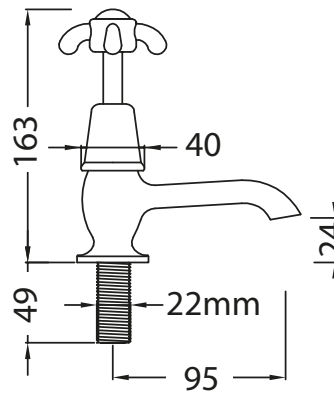

Catchpole & Rye

Saracens Dairy,
Pluckley,
Kent. U.K.
TN27 0SA.
TEL: +44 (0)1233 840840
EMAIL: info@catchpoleandrye.com

Product Range:

Taps

Product Name:

La Loire Basin Pillar Taps

DIMENSIONAL DATA SHEET DATE: AUGUST 2018

NOTES:

DIMENSIONS IN MILLIMETRES.

WHILST EVERY EFFORT IS MADE TO ENSURE THE ACCURACY OF THESE DATA SHEETS THEY ARE SUBJECT TO CHANGE WITHOUT NOTICE AS PART OF THE COMPANY'S PRODUCT DEVELOPMENT PROCESS.