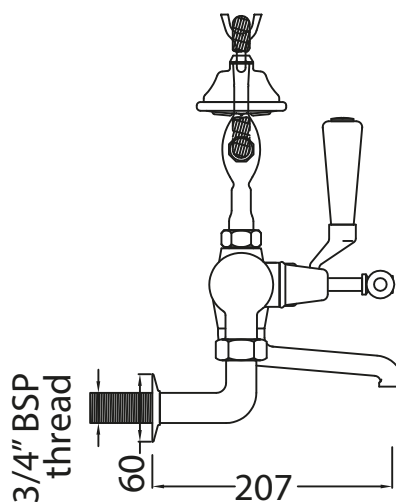

Catchpole & Rye

Saracens Dairy,
Pluckley,
Kent. U.K.
TN27 0SA.
TEL: +44 (0)1233 840840
EMAIL: info@catchpoleandrye.com

Product Range:

Taps

Product Name:

La Fontaine Wall Mounted
Bath Shower Mixer

DIMENSIONAL DATA SHEET

DATE: AUGUST 2018

NOTES:

DIMENSIONS IN MILLIMETRES.

WHILST EVERY EFFORT IS MADE TO ENSURE THE ACCURACY OF THESE DATA SHEETS THEY ARE SUBJECT TO CHANGE WITHOUT NOTICE AS PART OF THE COMPANY'S PRODUCT DEVELOPMENT PROCESS.