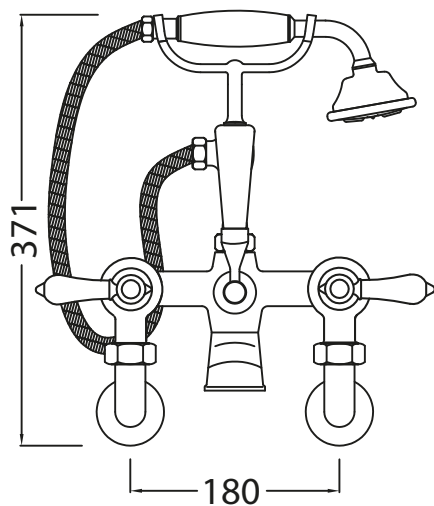

Catchpole & Rye

Saracens Dairy,
Pluckley,
Kent. U.K.
TN27 0SA.
TEL: +44 (0)1233 840840
EMAIL: info@catchpoleandrye.com

Product Range:

Taps

Product Name:

La Fontaine Wall Mounted
Bath Shower Mixer

DIMENSIONAL DATA SHEET

DATE: AUGUST 2018

NOTES:

DIMENSIONS IN MILLIMETRES.

WHILST EVERY EFFORT IS MADE TO ENSURE THE ACCURACY OF THESE DATA SHEETS THEY ARE SUBJECT TO CHANGE WITHOUT NOTICE AS PART OF THE COMPANY'S PRODUCT DEVELOPMENT PROCESS.