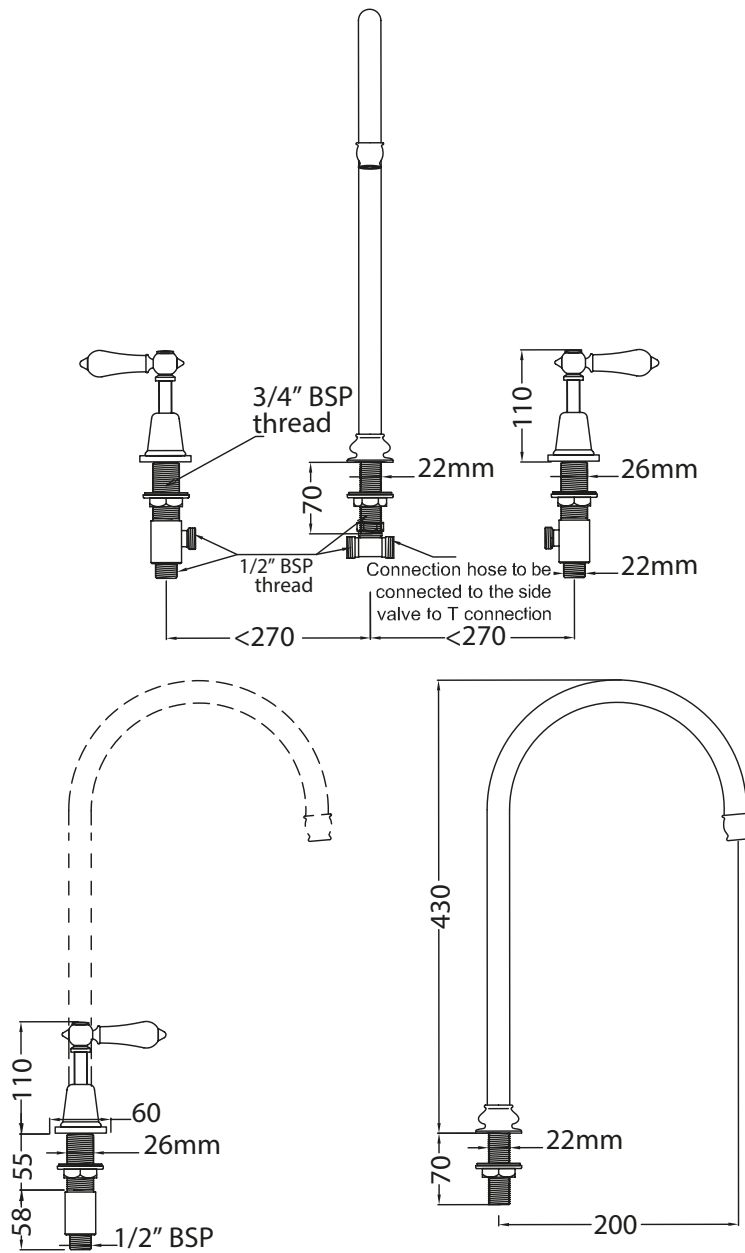

Catchpole & Rye

Saracens Dairy,
 Pluckley,
 Kent. U.K.
 TN27 0SA.
 TEL: +44 (0)1233 840840
 EMAIL: info@catchpoleandrye.com

Product Range:

Taps

Product Name:

La Fontaine Three Hole Basin Tap with Extended Swan Neck Spout

DIMENSIONAL DATA SHEET DATE: AUGUST 2018

NOTES:

DIMENSIONS IN MILLIMETRES.

WHILST EVERY EFFORT IS MADE TO ENSURE THE ACCURACY OF THESE DATA SHEETS THEY ARE SUBJECT TO CHANGE WITHOUT NOTICE AS PART OF THE COMPANY'S PRODUCT DEVELOPMENT PROCESS.