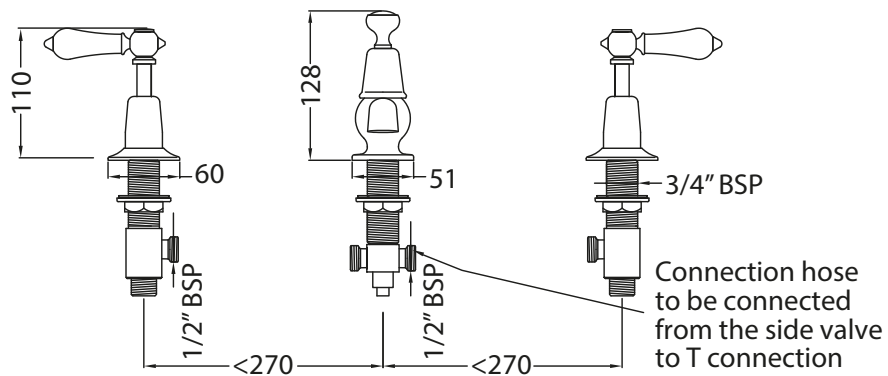

Catchpole & Rye

Saracens Dairy,
 Pluckley,
 Kent. U.K.
 TN27 0SA.
 TEL: +44 (0)1233 840840
 EMAIL: info@catchpoleandrye.com

Product Range:

Taps

Product Name:

La Fontaine Three Hole Basin Tap

DIMENSIONAL DATA SHEET
 DATE: AUGUST 2018

NOTES:

DIMENSIONS IN MILLIMETRES.

WHILST EVERY EFFORT IS MADE TO ENSURE THE ACCURACY OF THESE DATA SHEETS THEY ARE SUBJECT TO CHANGE WITHOUT NOTICE AS PART OF THE COMPANY'S PRODUCT DEVELOPMENT PROCESS.