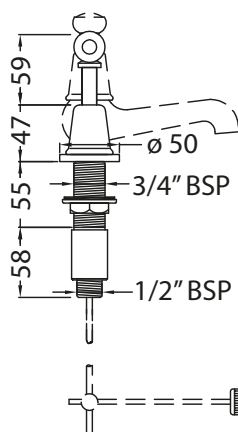

Catchpole & Rye

Saracens Dairy,
 Pluckley,
 Kent. U.K.
 TN27 0SA.
 TEL: +44 (0)1233 840840
 EMAIL: info@catchpoleandrye.com

Product Range:

Taps

Product Name:

La Fontaine Three Hole Basin Tap

DIMENSIONAL DATA SHEET
 DATE: AUGUST 2018

NOTES:

DIMENSIONS IN MILLIMETRES.

WHILST EVERY EFFORT IS MADE TO ENSURE THE ACCURACY OF THESE DATA SHEETS THEY ARE SUBJECT TO CHANGE WITHOUT NOTICE AS PART OF THE COMPANY'S PRODUCT DEVELOPMENT PROCESS.