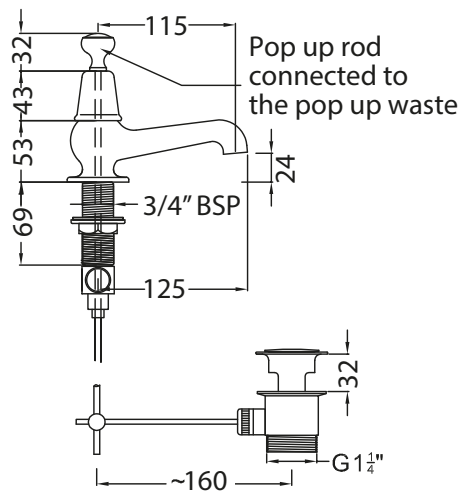

Catchpole & Rye

Saracens Dairy,
 Pluckley,
 Kent. U.K.
 TN27 0SA.
 TEL: +44 (0)1233 840840
 EMAIL: info@catchpoleandrye.com

Product Range:

Taps

Product Name:

La Fontaine Three Hole Basin Tap

DIMENSIONAL DATA SHEET
 DATE: AUGUST 2018

NOTES:

DIMENSIONS IN MILLIMETRES.

WHILST EVERY EFFORT IS MADE TO ENSURE THE ACCURACY OF THESE DATA SHEETS THEY ARE SUBJECT TO CHANGE WITHOUT NOTICE AS PART OF THE COMPANY'S PRODUCT DEVELOPMENT PROCESS.