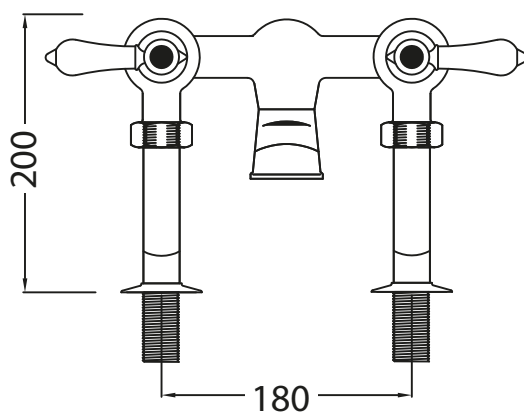

# Catchpole & Rye

Saracens Dairy,  
Pluckley,  
Kent. U.K.  
TN27 0SA.  
TEL: +44 (0)1233 840840  
EMAIL: info@catchpoleandrye.com

Product Range:

Taps

Product Name:

La Fontaine Deck Mounted Bath Filler

## DIMENSIONAL DATA SHEET

DATE: AUGUST 2018

### NOTES:

DIMENSIONS IN MILLIMETRES.

WHILST EVERY EFFORT IS MADE TO ENSURE THE ACCURACY OF THESE DATA SHEETS THEY ARE SUBJECT TO CHANGE WITHOUT NOTICE AS PART OF THE COMPANY'S PRODUCT DEVELOPMENT PROCESS.