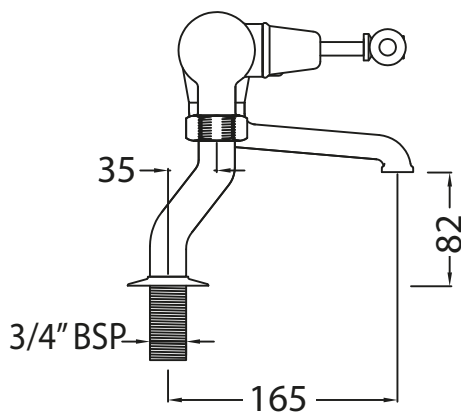

# Catchpole & Rye

Saracens Dairy,  
Pluckley,  
Kent. U.K.  
TN27 0SA.  
TEL: +44 (0)1233 840840  
EMAIL: info@catchpoleandrye.com

Product Range:

Taps

Product Name:

La Fontaine Deck Mounted Bath Filler

## DIMENSIONAL DATA SHEET

DATE: AUGUST 2018

### NOTES:

DIMENSIONS IN MILLIMETRES.

WHILST EVERY EFFORT IS MADE TO ENSURE THE ACCURACY OF THESE DATA SHEETS THEY ARE SUBJECT TO CHANGE WITHOUT NOTICE AS PART OF THE COMPANY'S PRODUCT DEVELOPMENT PROCESS.