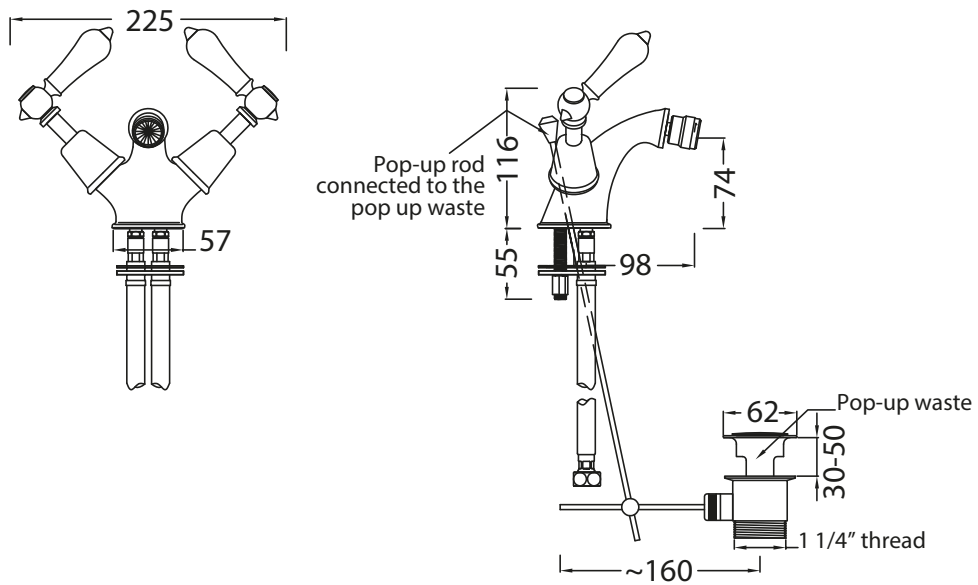

Catchpole & Rye

Saracens Dairy,
Pluckley,
Kent. U.K.
TN27 0SA.
TEL: +44 (0)1233 840840
EMAIL: info@catchpoleandrye.com

Product Range:

Taps

Product Name:

La Fontaine Bidet Monobloc

DIMENSIONAL DATA SHEET
DATE: AUGUST 2018

NOTES:

DIMENSIONS IN MILLIMETRES.

WHILST EVERY EFFORT IS MADE TO ENSURE THE ACCURACY OF THESE DATA SHEETS THEY ARE SUBJECT TO CHANGE WITHOUT NOTICE AS PART OF THE COMPANY'S PRODUCT DEVELOPMENT PROCESS.