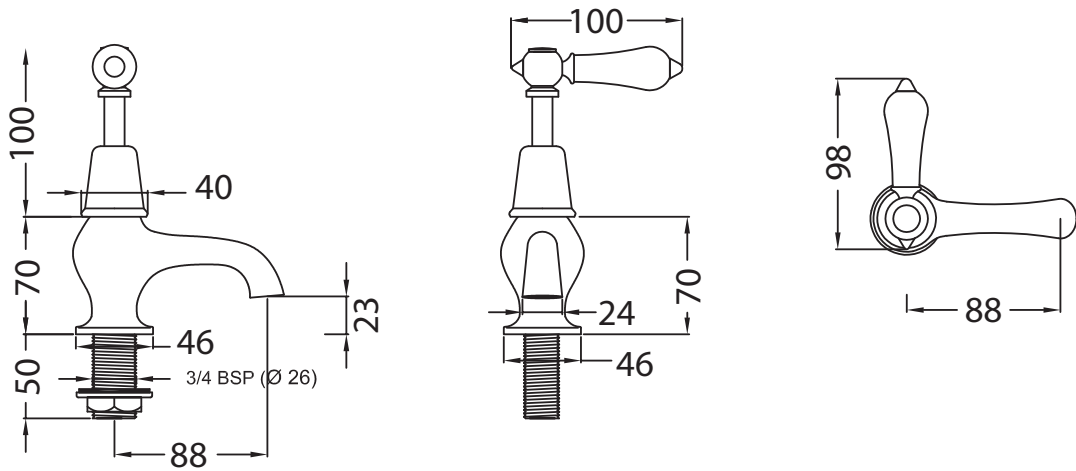

# Catchpole & Rye

Saracens Dairy,  
Pluckley,  
Kent. U.K.  
TN27 0SA.  
TEL: +44 (0)1233 840840  
EMAIL: info@catchpoleandrye.com

Product Range:

Taps

Product Name:

La Fontaine Bath Pillar Taps

## DIMENSIONAL DATA SHEET DATE: AUGUST 2018

### NOTES:

DIMENSIONS IN MILLIMETRES.

WHILST EVERY EFFORT IS MADE TO ENSURE THE ACCURACY OF THESE DATA SHEETS THEY ARE SUBJECT TO CHANGE WITHOUT NOTICE AS PART OF THE COMPANY'S PRODUCT DEVELOPMENT PROCESS.