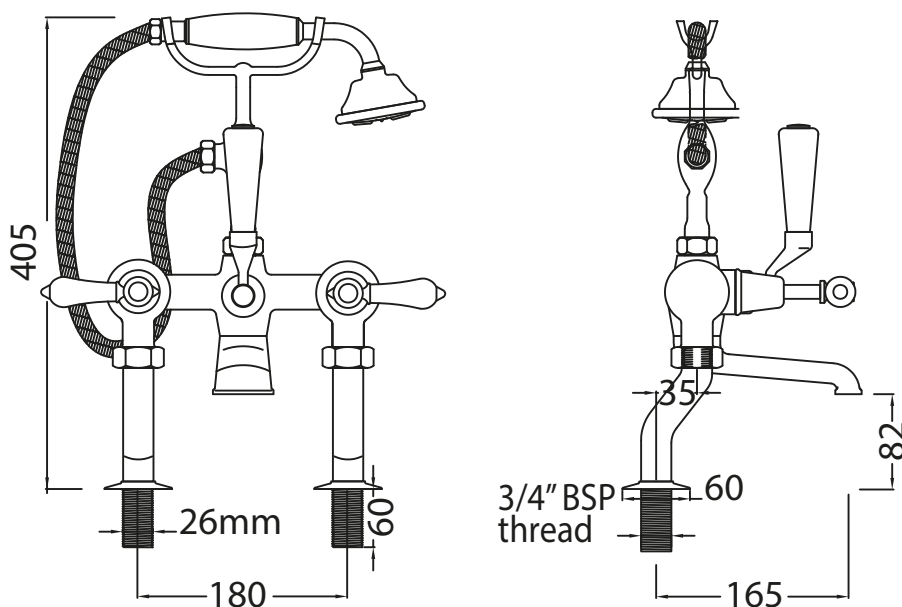

Catchpole & Rye

Saracens Dairy,
Pluckley,
Kent. U.K.
TN27 0SA.
TEL: +44 (0)1233 840840
EMAIL: info@catchpoleandrye.com

Product Range:

Taps

Product Name:

La Fontaine Deck Mounted
Bath Shower Mixer

DIMENSIONAL DATA SHEET

DATE: AUGUST 2018

NOTES:

DIMENSIONS IN MILLIMETRES.

WHILST EVERY EFFORT IS MADE TO ENSURE THE ACCURACY OF THESE DATA SHEETS THEY ARE SUBJECT TO CHANGE WITHOUT NOTICE AS PART OF THE COMPANY'S PRODUCT DEVELOPMENT PROCESS.