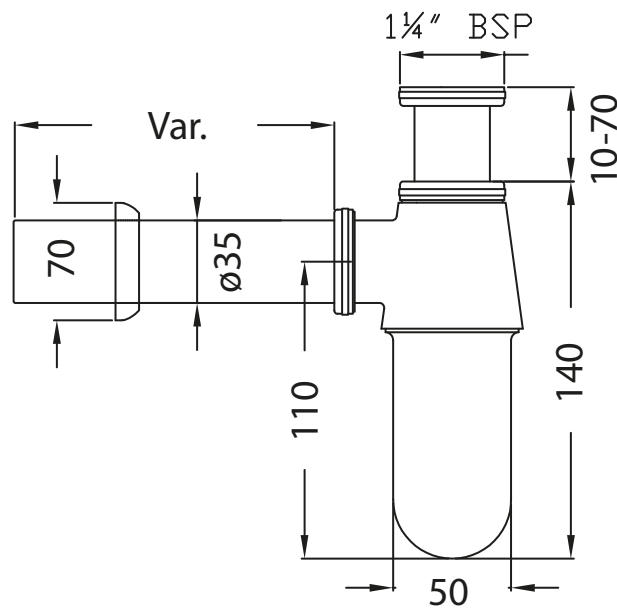

Catchpole & Rye

Saracens Dairy,
Pluckley,
Kent. U.K.
TN27 0SA.
TEL: +44 (0)1233 840840
EMAIL: info@catchpoleandrye.com

Product Range:
Fittings

Product Name:
Basin Bottle Trap with Outlet Pipe

DIMENSIONAL DATA SHEET
DATE: AUGUST 2018

NOTES:
DIMENSIONS IN MILLIMETRES.
WHILST EVERY EFFORT IS MADE TO ENSURE THE ACCURACY OF THESE DATA SHEETS THEY ARE SUBJECT TO CHANGE WITHOUT NOTICE AS PART OF THE COMPANY'S PRODUCT DEVELOPMENT PROCESS.