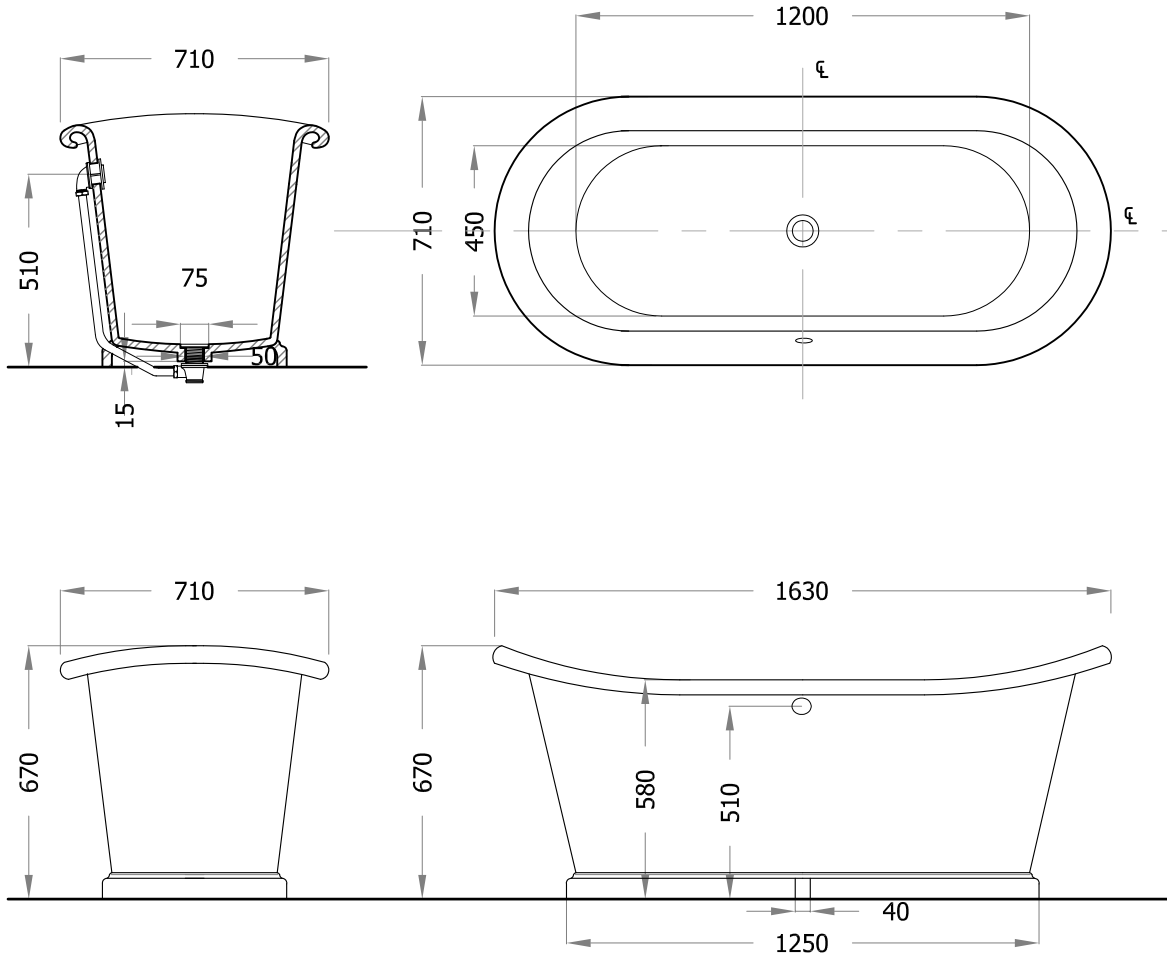

BAIN2

Finish:

Painted

Polished

DIMENSIONAL DATA SHEET
 DATE: NOVEMBER 2014
 ISSUE: 4

Scale 1:20

Weight: 200kg

NOTES:
 DIMENSIONS IN MILLIMETRES.
 WHILST EVERY EFFORT IS MADE TO ENSURE THE ACCURACY OF THESE DATA SHEETS THEY ARE SUBJECT TO CHANGE WITHOUT NOTICE AS PART OF THE COMPANY'S PRODUCT DEVELOPMENT PROCESS.