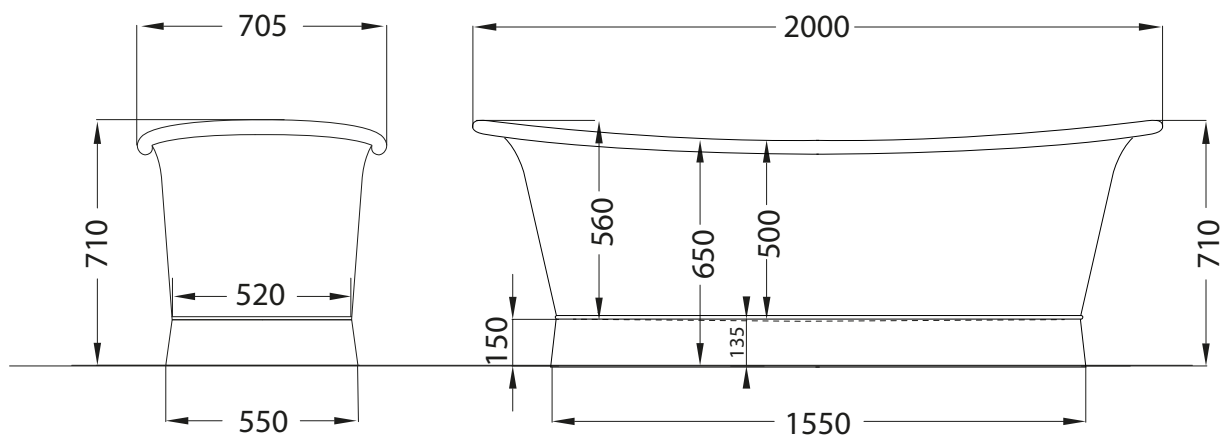

# Catchpole & Rye

Saracens Dairy,  
 Pluckley,  
 Kent. U.K.  
 TN27 0SA.  
 TEL: +44 (0)1233 840840  
 EMAIL: info@catchpoleandrye.com

Product Range:

Baths

Product Name:

The Copper Bateau 2000

Finish:

All copper  
 Copper Exterior, & Nickel Interior  
 Nickel Bateau  
 Brass Bateau

DIMENSIONAL DATA SHEET  
 DATE: January 2017  
 ISSUE: 6

Scale 1:20

Weight: 60kg

**NOTES:**

DIMENSIONS IN MILLIMETRES.

WHILST EVERY EFFORT IS MADE TO ENSURE THE ACCURACY OF THESE DATA SHEETS THEY ARE SUBJECT TO CHANGE WITHOUT NOTICE AS PART OF THE COMPANY'S PRODUCT DEVELOPMENT PROCESS.