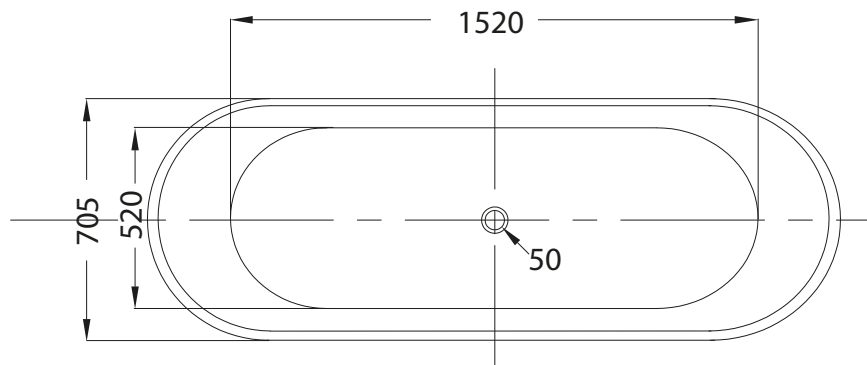

# Catchpole & Rye

Saracens Dairy,  
 Pluckley,  
 Kent. U.K.  
 TN27 0SA.  
 TEL: +44 (0)1233 840840  
 EMAIL: info@catchpoleandrye.com

Product Range:

Baths

Product Name:

The Copper Bateau 2000

Finish:

All copper  
 Copper Exterior, & Nickel Interior  
 Nickel Bateau  
 Brass Bateau

DIMENSIONAL DATA SHEET  
 DATE: January 2017  
 ISSUE: 6

Scale 1:20

Weight: 60kg

**NOTES:**

DIMENSIONS IN MILLIMETRES.

WHILST EVERY EFFORT IS MADE TO ENSURE THE ACCURACY OF THESE DATA SHEETS THEY ARE SUBJECT TO CHANGE WITHOUT NOTICE AS PART OF THE COMPANY'S PRODUCT DEVELOPMENT PROCESS.